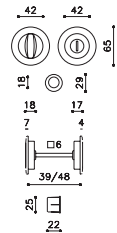

ottone/brass

CFromo lucido /Bright chrome

CAcromo lucido-satinato/
Chrome bright-satin

C Cromo satinato/Satin chrome

O SuperOro lucido/SuperGold bright

ZL SuperNichel lucido/
SuperNickel bright

N SuperInox satinato/
SuperStainlessSteel satin

IS SuperStainlessSteel satin